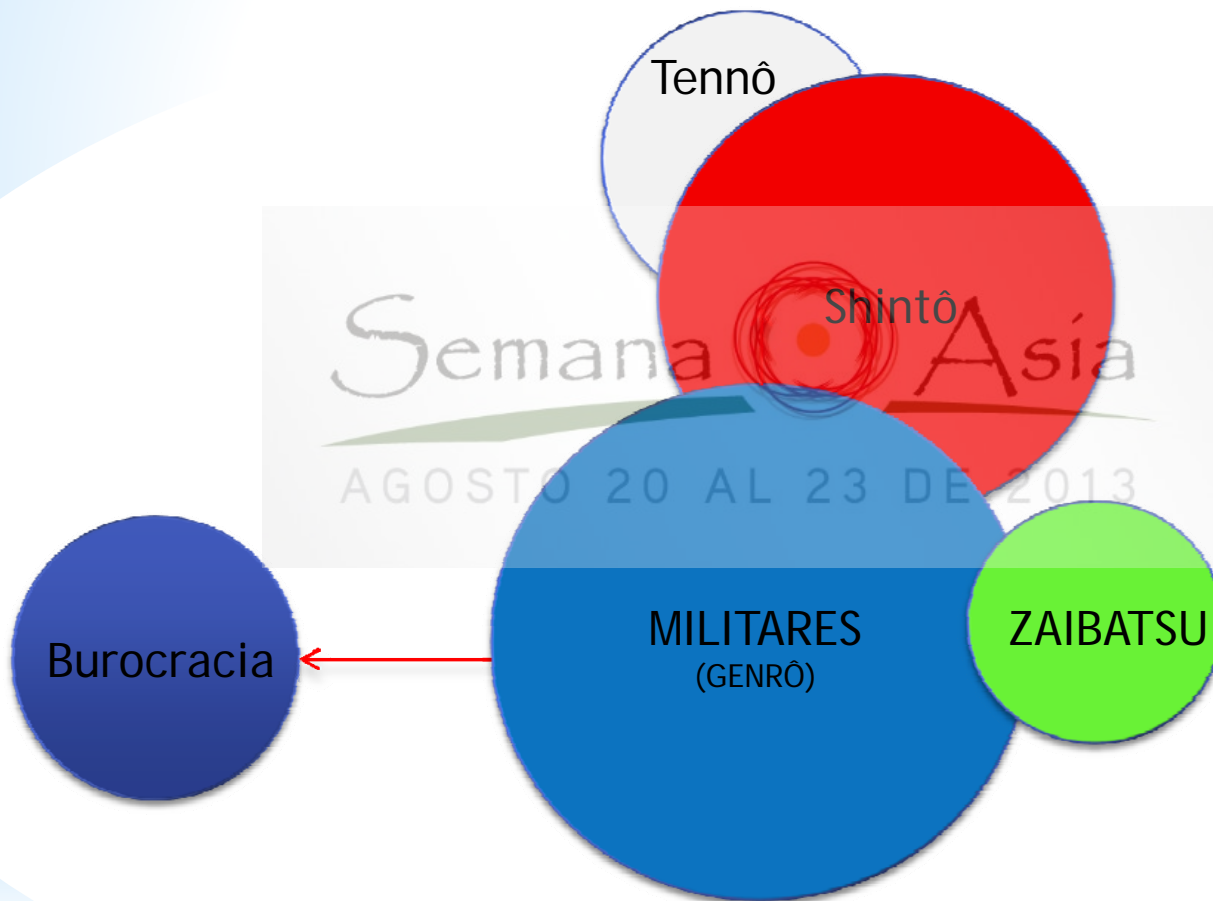

SIGLO VII

Semana  Asia  
AGOSTO 20 AL 23 DE 2013

\* **Bakufu**  
**S. XII-XIX**

BAKUFU Siglo XII-XIX

Semana  Asia  
AGOSTO 20 AL 23 DE 2013

\* **Ambigüedades**  
Omote y Uchi

Semana  Asia

AGOSTO 20 AL 23 DE 2013

Semana  Asia

AGOSTO 20 AL 23 DE 2013

An illustration of a woman in a tiled room. One woman is standing on the left, looking towards the right. Another woman is sitting on a green mat on the floor, facing away from the viewer. The room has a grid pattern on the walls and floor. A shower head is visible on the wall. A semi-transparent white box with text is overlaid on the left side of the image.

# Semana Asia

AGOSTO 20 AL 23 DE 2013

Semana  Asia  
AGOSTO 20 AL 23 DE 2013

\* Siglo XX  
Las guerras

SIGLO XX- LAS GUERRAS

Semana  Asia  
AGOSTO 20 AL 23 DE 2013

\*1955

POST GUERRA - Modelo '55